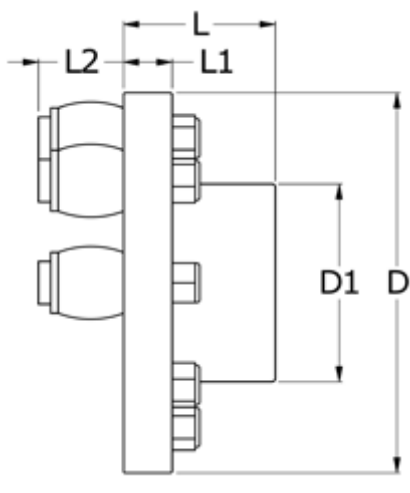

Article number: 330722802

Description: Coupling Rupex size 228
Part 2 (incl. Bolts and rubber elements)

Measures

D	= 228
D1	= 140
L	= 90
L1	= 24
L2	= 50
Max bore	= 90
Torque (N m)	= 2200